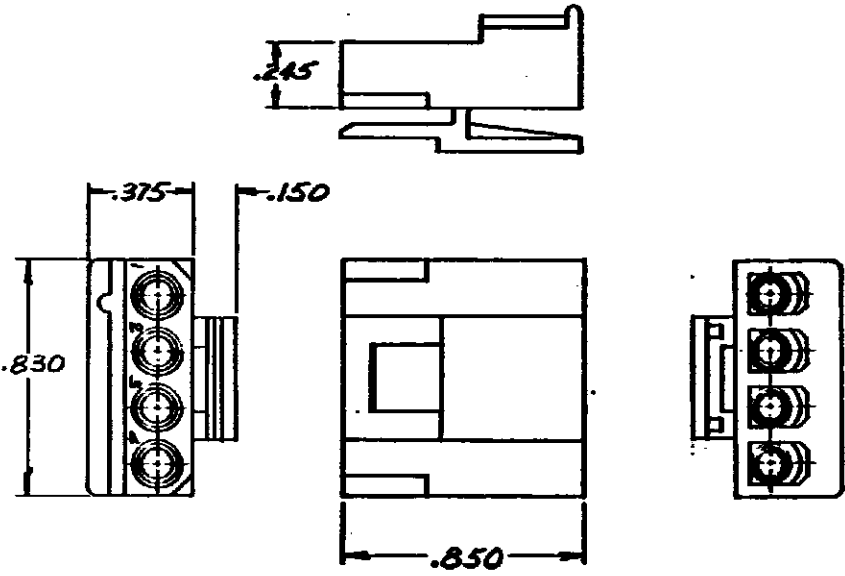

NUMBER 480722
 S
 WAS P-72-6952

1. MATES WITH HEADER
 350543, 350544.
 2. TO BE USED WITH
 MATE-N-LOK SOCKETS.

480722-0	NYLON	NATURAL
HOUSING	MATL	COLOR

DIMENSIONS IN INCHES DO NOT SCALE PRINT

					©1973 BY AMP INCORPORATED. ALL RIGHTS RESERVED. AMP PRODUCTS COVERED BY PATENTS AND/OR PATENTS PENDING.			CUSTOMER COPY REFERENCE ONLY	
MATERIAL AND FINISH					SEE TABLE				
CLASS					AMP INCORPORATED HARRISBURG PENNA.				
WIRE RANGE					INSULATION				
TYPE					PC BOARD PLUG				
TOLERANCE EXCEPT AS NOTED					SCALE NTS				
LTP					REV B				
DRG. ECH. 8-2-73					DE 480722				
CHK 4/8/73					APP 4-12-73				